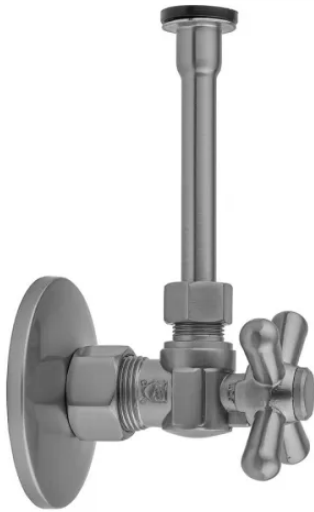

Qty: 1

Finish: Stainless Steel

Kohler K-28357-BL

Edalyn by Studio McGee 1.5 GPM Single Hole Bar Faucet

Qty: 1

Finish: Matte Black

Ruvati RVH8307

Roma 21" Undermount Single Basin Stainless Steel Bar Sink with Basin Rack and Basket Strainer

Qty: 1

Finish: Luxe Gold

TOTO LT542G#01

19" Undermount Bathroom Sink with Overflow and CeFiONtect Ceramic Glaze

Qty: 1

Finish: Cotton

Kohler K-3817-0

Memoirs Stately 1.28 GPF Two-Piece Elongated Comfort Height Toilet with AquaPiston Technology - Seat Not Included

Qty: 1

Finish: White

Kohler K-4733-RL-0

Glenbury Elongated Closed-Front Toilet Seat with Soft Close and Quick Release

Qty: 1

Finish: White

Brizo 696335-GL

Litze Toilet Lever Assembly

Qty: 1

Finish: Luxe Gold

Jaclo 621-72-CB

Quarter Turn Angle Pattern 5/8" O.D. Compression x 3/8" O.D. Toilet Supply Kit with Cross Handle, 20" Supply Tube, and

Qty: 1

Finish: Caramel Bronze

Brizo 65377LF-GLLHP