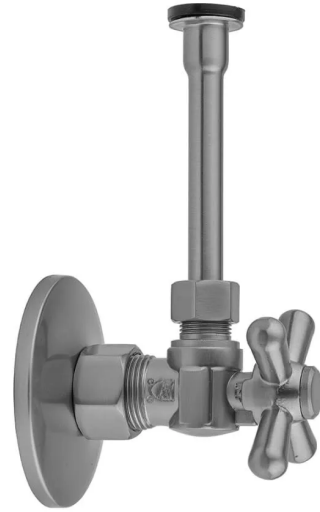

Jaclo 621-72-PG

LF 5/8 ODX3/8 OD CRS HDL ANG

Qty: 1

Finish: Polished Gold