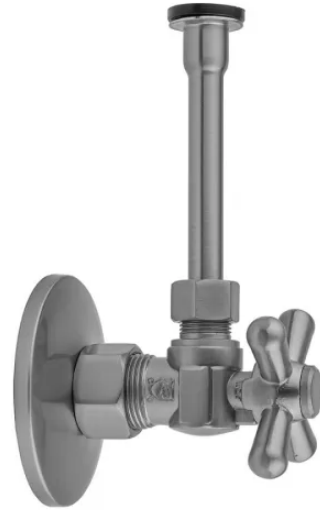

**Qty: 1**

**Finish:** Luxe Gold

**Kohler K-3817-0**

Memoirs Stately 1.28 GPF Two-Piece Elongated Comfort Height Toilet with AquaPiston Technology - Seat Not Included

**Qty: 1**

**Finish:** White

**Kohler K-4733-RL-0**

Glenbury Elongated Closed-Front Toilet Seat with Soft Close and Quick Release

**Qty: 1**

**Finish:** White

**Brizo 696335-GL**

Litze Toilet Lever Assembly

**Qty: 1**

**Finish:** Luxe Gold

**Jaclo 621-72-CB**

Quarter Turn Angle Pattern 5/8" O.D. Compression x 3/8" O.D. Toilet Supply Kit with Cross Handle, 20" Supply Tube, and

**Qty: 1**

**Finish:** Caramel Bronze

**Brizo 65377LF-PGLHP**

Invari 1.5 GPM Widespread Bathroom Faucet with Pop-Up Drain Assembly Less Handles - Limited Lifetime Warranty